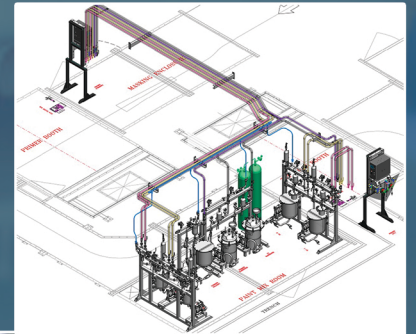

TWO COMPONENT PAINT SYSTEMS

About Patvin

Patvin is a leading supplier of Turnkey systems for spray finishing, paint circulation, sealant, adhesives and lubricant dispensing to global markets and diverse industries.

A proven track record of more than 30 years, innovative designs, cost-effective solutions and superior customer service have helped us emerge as a partner of choice to our customers.